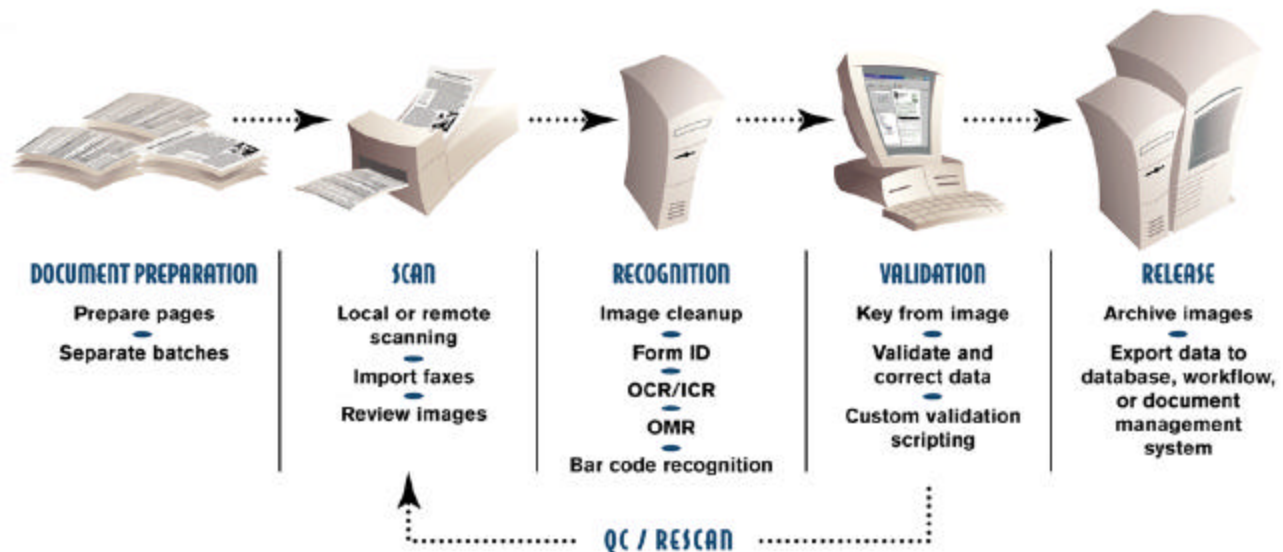

Kofax and e-ASL Imaging Seminar 20th May 2003

Fujitsu, Hayes Park Central, Nr. Heathrow

It is with pleasure that e-ASL and Kofax would like to invite you to a customer briefing session regarding developments and enhancements of Fujitsu Scanners and the Announcement of Kofax Ascent Capture V6, VRS, and e-ASL's Knowledge Capture.

You will be the first end users in the UK to see Kofax Ascent Version 6. This is a great opportunity to see what is new and hot, and how it can further assist your goals of fast, affordable, and accurate capture of images and business data.

This seminar will present the latest technologies from Fujitsu and eASL, and will also outline price changes that all customers need to be aware of.

Agenda

10:00	Register / Coffee
10:30	Developments in scanner technology - Fujitsu
10:50	Introducing VRS V3.0
11:00	Voice Archive - a "classic" Ascent Custom Module
11:30	Coffee break
11:50	ALUA - New Annual License Update Assurance
12:00	Ascent Capture V6.0 philosophy & capabilities
12:30	Demonstration of Pre-Release V6.0
12:50	Break for Buffet Lunch
1:00	Knowledge Capture Update
1:30	Q&A